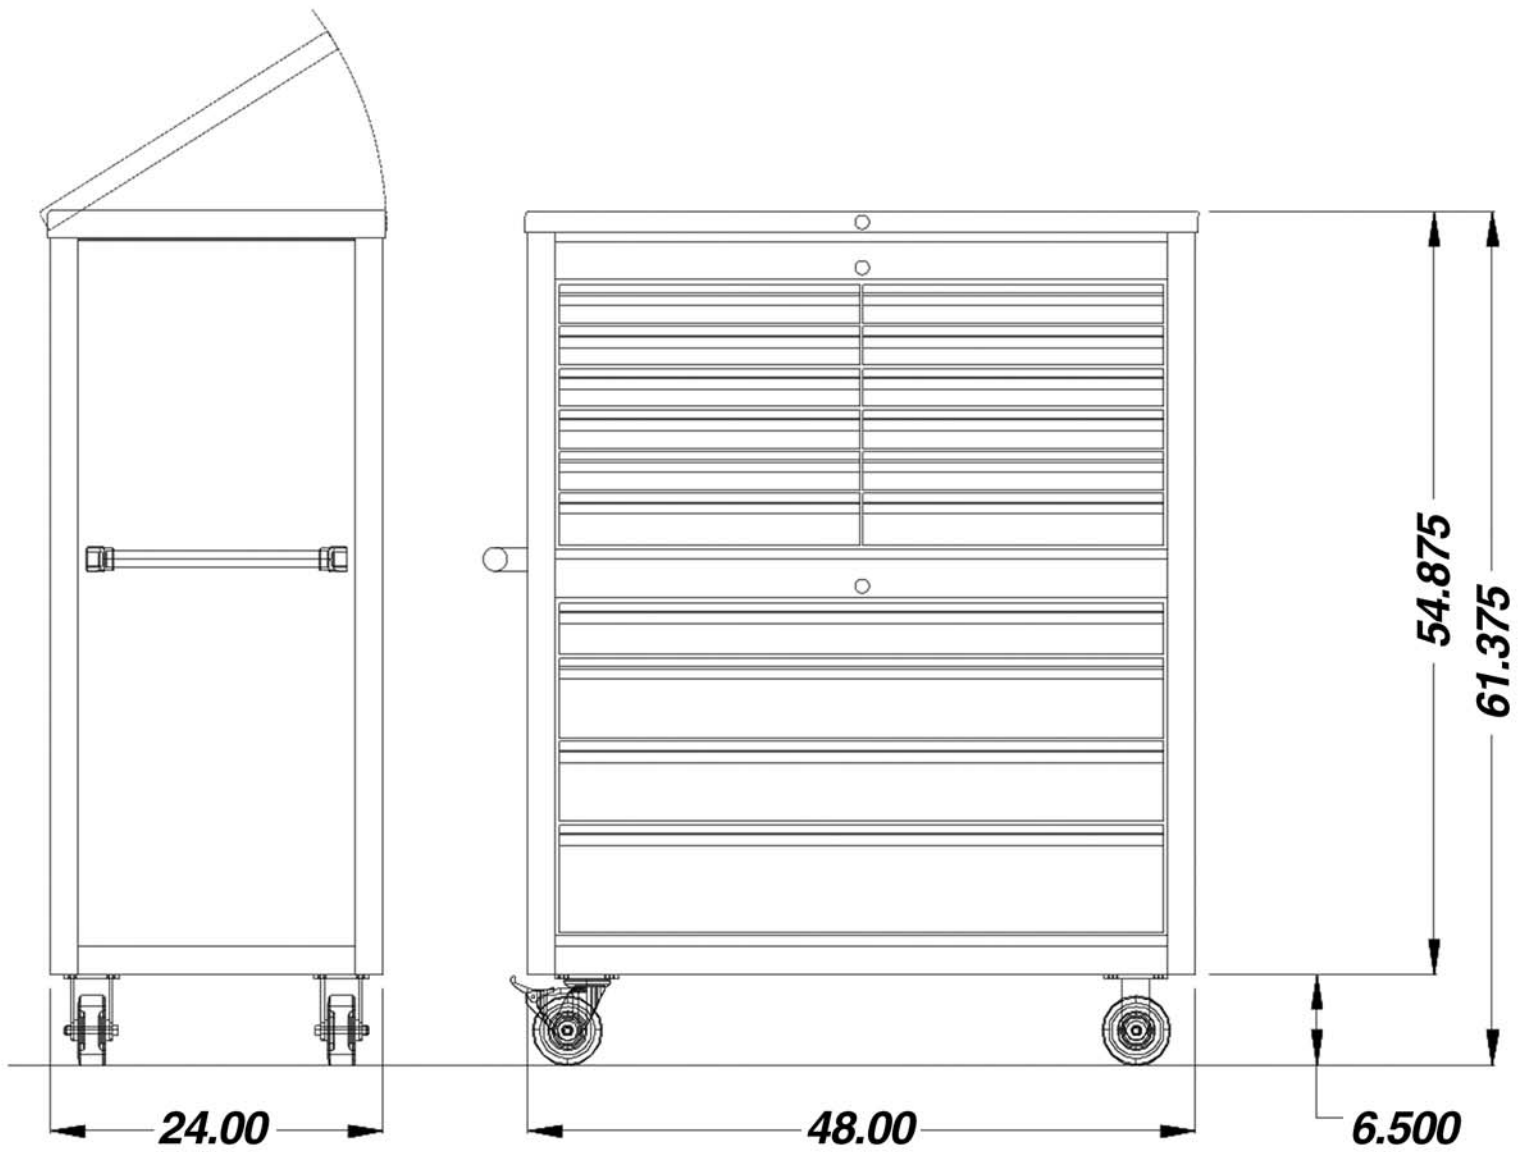

- Parts Trays With Radius Bottoms

3" or 4" Parts Trays

Tool Box Colors

Custom Colors Available Upon Request

Over

The CTECH Advantage...

- **Lightweight Aluminum Construction**
- **Lift Top With Removable Tray**
- **Customized Sizes and Configurations Available**